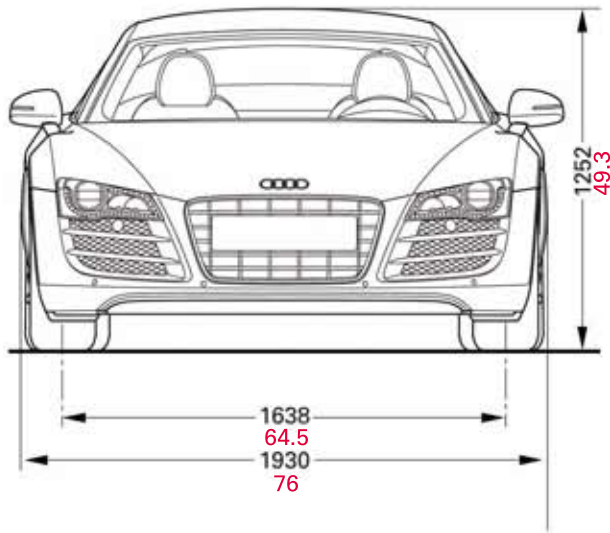

Audi R8 5.2 FSI quattro

Dimensions
12/08

* maximum headroom
Dimensions in millimeters and inches
Dimensions of vehicle unloaded