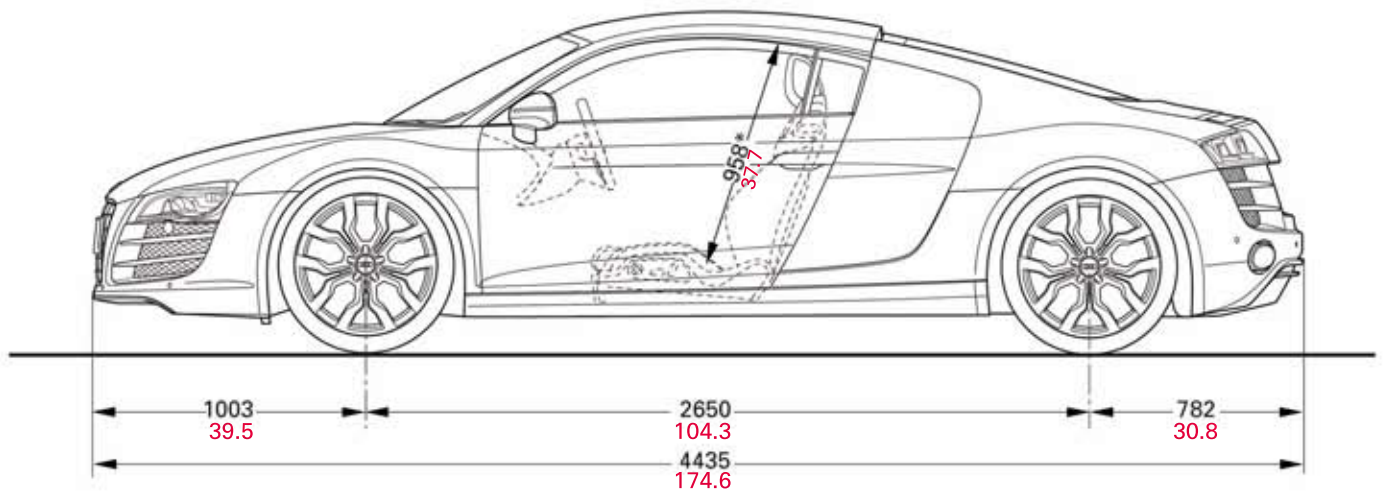

Audi R8 5.2 FSI quattro

Dimensions
12/08

* maximum headroom
Dimensions in millimeters and inches
Dimensions of vehicle unloaded