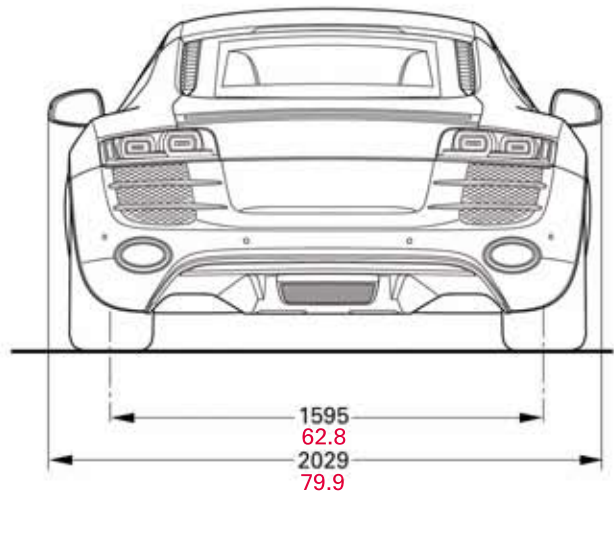

Audi R8 5.2 FSI quattro

Dimensions
12/08

* maximum headroom
Dimensions in millimeters and inches
Dimensions of vehicle unloaded