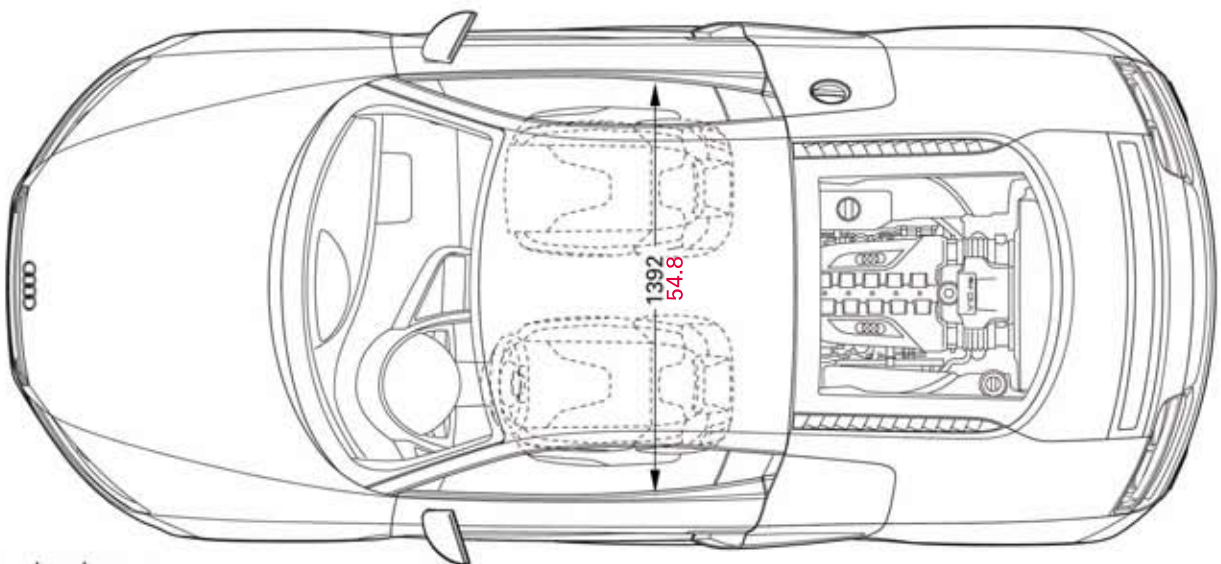

Audi R8 5.2 FSI quattro

Dimensions
12/08

* maximum headroom
Dimensions in millimeters and inches
Dimensions of vehicle unloaded